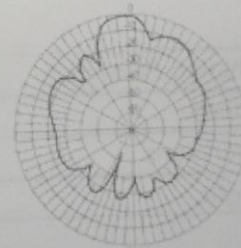

# ANT-18RN

2500-2700 MHz

Panel Directional Wireless Antenna / 18 dB,  
N-Type Female connector

ANT-18RN Wireless Antenna is a 2500 ~ 2700MHz Panel Directional Wireless Antenna with 18dB with N-Type Female Connector and DC Ground Lighting Protection, which is designed for Outdoor WLAN Application. The Wireless Antenna is applied to link two Access Point between two locations such as two buildings or more. With all the features, ANT-18RN Wireless Antenna is an ideal device for 2.4G Wireless LANs, public wireless hotspot application and other multipoint applications where wide coverage is needed.

## Application

Horizontal Pattern

Vertical Pattern

## Specification

Electrical Specification	
Frequency	2500 ~ 2700MHz
Type	Panel Directional
Polarization	Linear, Horizontal / Vertical
Gain	18dBi
VSWR	2.0:1
Beam Width	H-plane 35° E-plane 18°
Impedance	50Ω
Connector Type	N Type (Female)
Environmental & Mechanical Characteristics	
Temperature	-30 to 60°C
Lightning Protection	DC Ground
Radome	Injection ABS
Dimensions	320 X 320 X 20 mm
Weight	920g