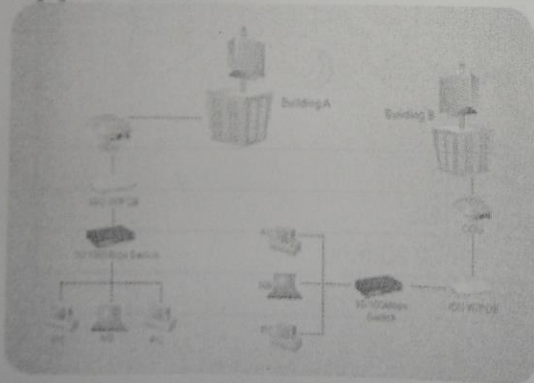

# ANT-18RN

2500-2700 MHz

Panel Directional Wireless Antenna / 18 dB,  
N-Type Female connector

ANT-18RN Wireless Antenna is a 2500 ~ 2700MHz Panel Directional Wireless Antenna with 18dB with N-Type Female Connector and DC Ground Lighting Protection, which is designed for Outdoor WLAN Application. The Wireless Antenna is applied to link two Access Point between two locations such as two buildings or more. With all the features, ANT-18RN Wireless Antenna is an ideal device for 2.4G Wireless LANs, public wireless hotspot application and other multipoint applications where wide coverage is needed.

## Application

Horizontal Pattern

Vertical Pattern

## Specification

Electrical Specification	
Frequency	2500 ~ 2700MHz
Type	Panel Directional
Polarization	Linear, Horizontal / Vertical
Gain	18dBi
VSWR	2.0:1
Beam Width	H-plane 35° E-plane 18°
Impedance	50Ω
Connector Type	N Type (Female)
Environmental & Mechanical Characteristics	
Temperature	-30 to 60°C
Lightning Protection	DC Ground
Radome	Injection ABS
Dimensions	320 X 320 X 20 mm
Weight	920g