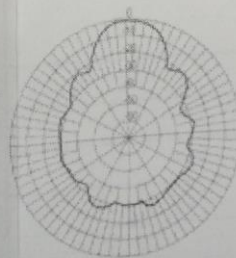

# ANT-18RN

2500-2700 MHz

Panel Directional Wireless Antenna / 18 dB,  
N-Type Female connector

ANT-18RN Wireless Antenna is a 2500 ~ 2700MHz Panel Directional Wireless Antenna with 18dB with N-Type Female Connector and DC Ground Lighting Protection, which is designed for Outdoor WLAN Application. The Wireless Antenna is applied to link two Access Point between two locations such as two buildings or more. With all the features, ANT-18RN Wireless Antenna is an ideal device for 2.4G Wireless LANs, public wireless hotspot application and other multipoint applications where wide coverage is needed.

## Application

Horizontal Pattern

Vertical Pattern

## Specification

Electrical Specification	
Frequency	2500 ~ 2700MHz
Type	Panel Directional
Polarization	Linear, Horizontal / Vertical
Gain	18dBi
VSWR	2.0:1
Beam Width	H-plane 35° E-plane 18°
Impedance	50Ω
Connector Type	N Type (Female)
Environmental & Mechanical Characteristics	
Temperature	-30 to 60°C
Lightning Protection	DC Ground
Radome	Injection ABS
Dimensions	320 X 320 X 20 mm
Weight	920g